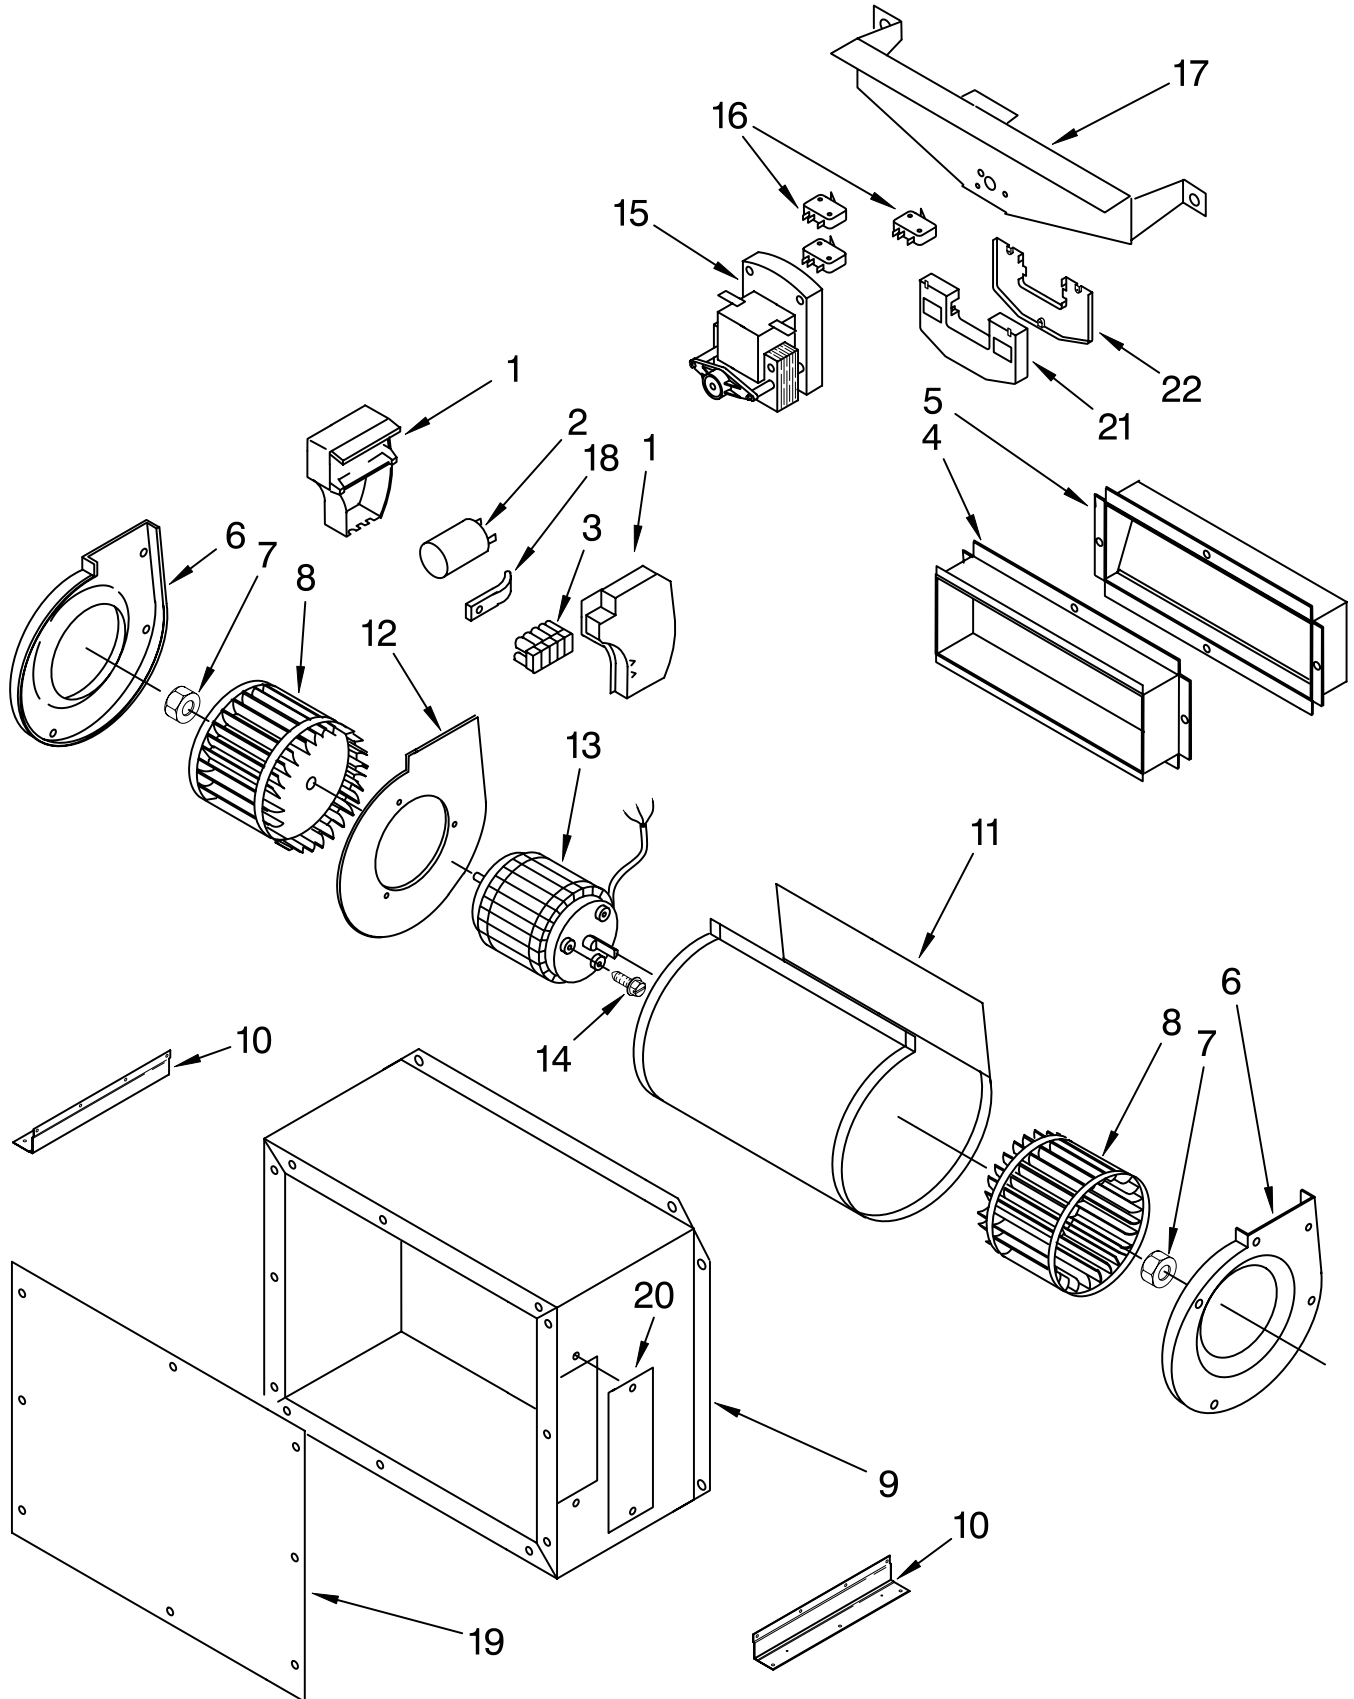

# VENTILATION PARTS

For Models: GZ7930XHS0 And GZ7936XHS0

30" AND 36"  
RETRACTABLE DOWN DRAFT  
VENT SYSTEM  
(INTERNAL VENTING)

FOR ORDERING INFORMATION REFER TO PARTS PRICE LIST

# VENTILATION PARTS

For Models: GZ7930XHS0 And GZ7936XHS0

Illus. No.	Part No.	DESCRIPTION
1		Cover, Capacitor
	4360060	L.H.
	4360056	R.H.
2	4360175	Capacitor
3	4360176	Terminal
4	4360177	Guide, Exhaust
5	4360178	Damper
6		Cover, Blower
	4360179	R.H.
	4360188	L.H.
7	4360180	Nut
8		Blower Wheel
	4360181	R.H.
	4360187	L.H.
9	4360182	Box, Blower
10	4360183	Support, Blower (2)
11	4360184	Housing, Blower
12	4360185	Plate, Motor
13	4360212	Motor
14	4360114	Screw
15	4360154	Motor, Gear
16	4360362	Micro Switch (3)
17	4360155	Bracket, Motor Gear
18	4360059	Bracket, Capacitor
19	4360189	Cover, Blower Box
20	4360190	Cover, Exhaust Outlet
21	4360229	Box, Microswitch
22	4360230	Cover, Box

# HOUSING AND CONTROL PARTS

For Models: GZ7930XHS0 And GZ7936XHS0

FOR ORDERING INFORMATION REFER TO PARTS PRICE LIST